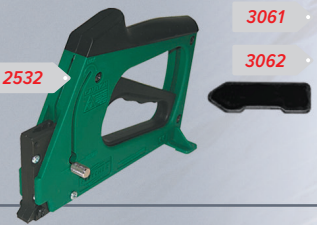

Material Cutting & Finishing

www.fletcher-terry.com

Authorised
Fletcher Distributor

www.lionpic.co.uk

Performance Features

Part No Information

FrameMaster®

- Fires perfectly flat into frame
- Precision firing, no jamming or double feeding
- Spring-adjusted firing power to match wood density
- Easy-to-load magazine holds 100 points for reduced down time
- Use with Fletcher's Framers Points

- 446 FrameMaster Point Driver (plain box) 07-500
- 07-555 FrameMaster Point Driver (with sleeve)
- 447 Stacked Framers Points 5/8" (3000 points/box) 08-950C
- 08-951 Framers Points, Bulk Pack (54,000 pts/box - 25 lbs box)
- 08-915 Framers Points Bulk Pack 5/8" (2000/box)

FlexiMaster®

- Easy-to-load magazine accommodates 170 flexible points
- Spring-adjustable firing power to match wood density
- Lightweight and full-grip trigger provides comfortable firing of points
- Use with Fletcher's Flexible Points that can be easily bent to change frame contents